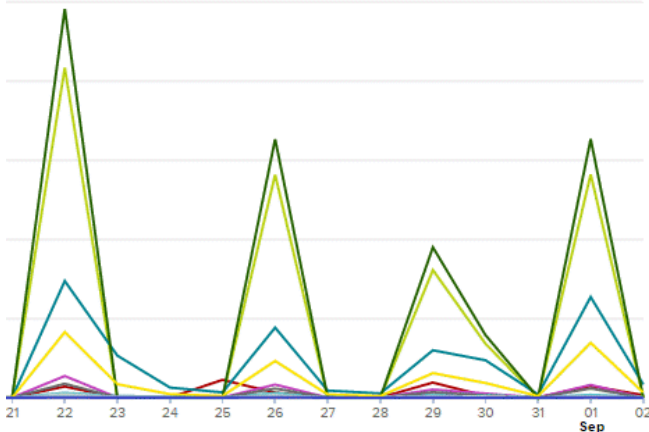

```
update notification_email set email_is_pending = 0 where n_sendgrid_id =
'2072621367999905-1703118961' AND contact_email_address =
'toomni@hotmail.com'
```

Upon checking in SendGrid, there were 5 events initiated from **21 August till 2 Sept** and **some events are still happening** in SendGrid Activity log.