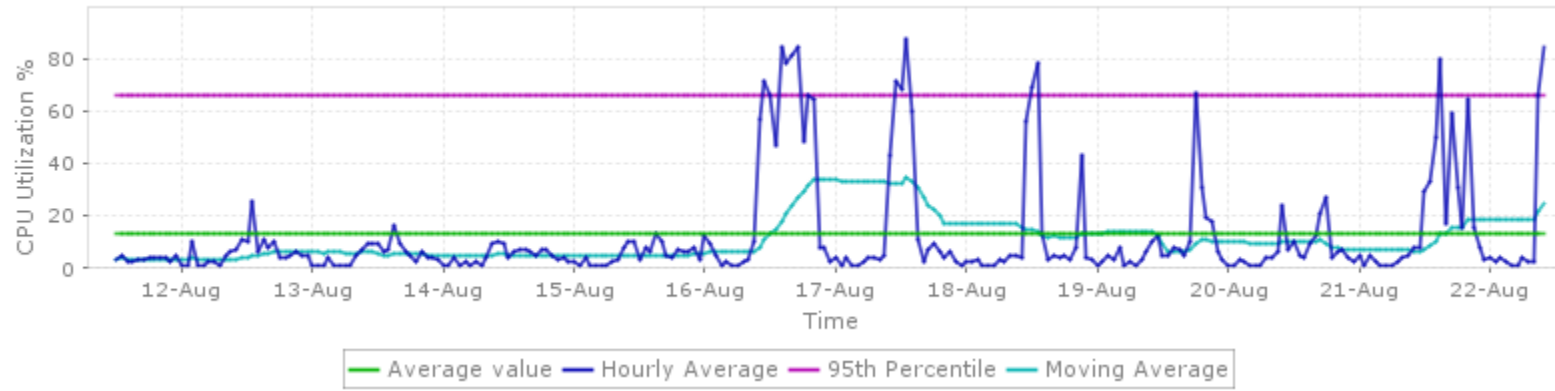

CPU dcappm2u01