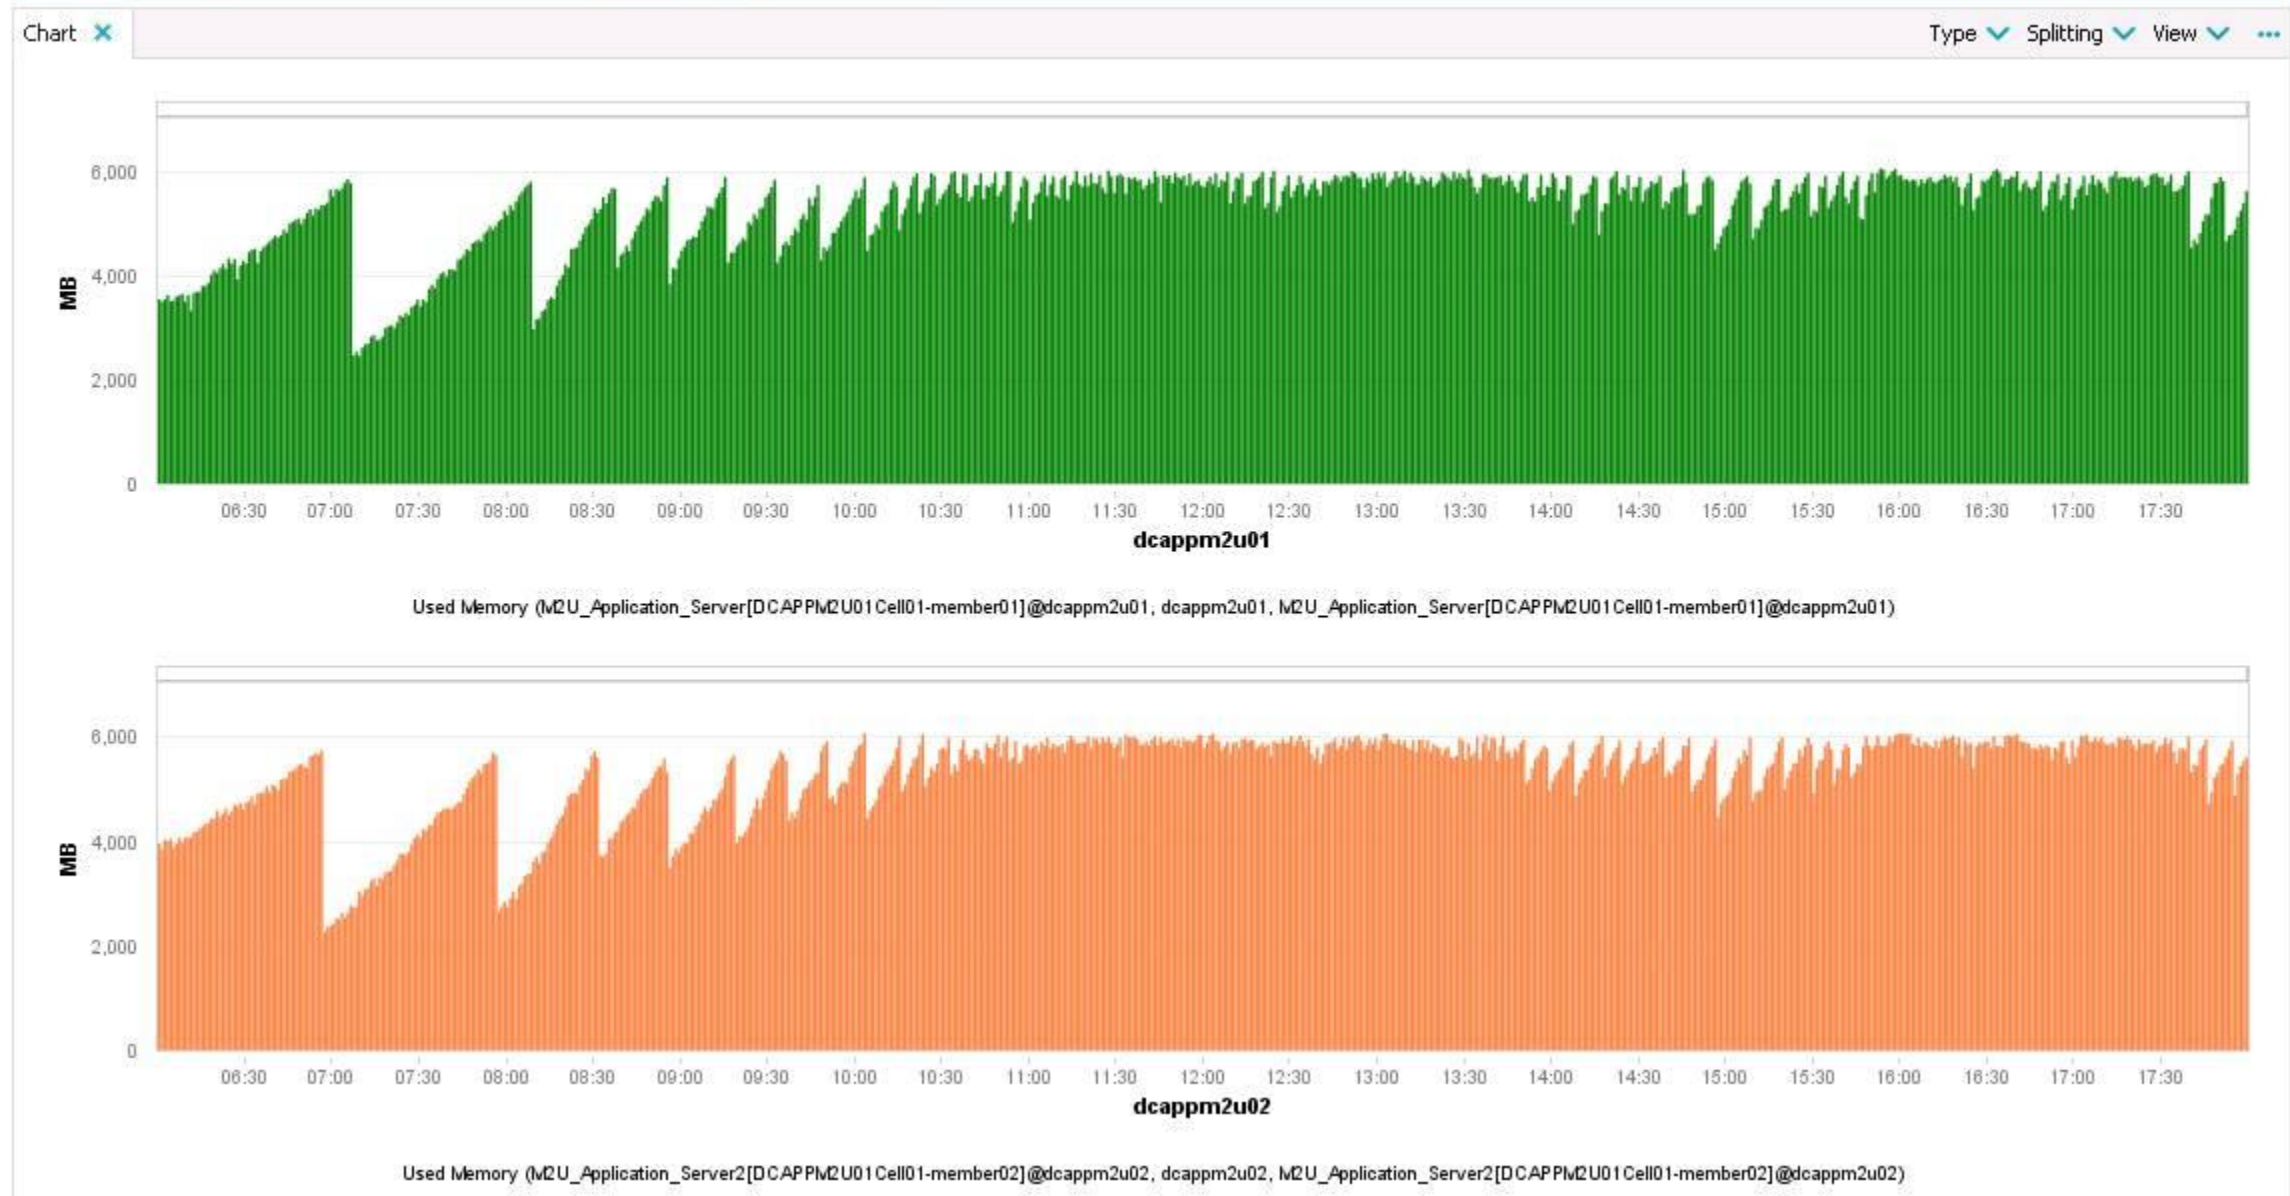

New Dashboard 2 shows data for specific timeframe

18 Agustus 2019

Chart x Type Splitting View

dcappm2u01

Used Memory (M2U_Application_Server[DCAPPM2U01Cell01-member01]@dcappm2u01, dcappm2u01, M2U_Application_Server[DCAPPM2U01Cell01-member01]@dcappm2u01)

20 Agustus 2019

22 Agustus 2019 (Memory JVM di set 6 GB di jam 17:00)

23 Agustus 2019

24 Agustus 2019

25 Agustus 2019

Chart × Type Splitting View ...