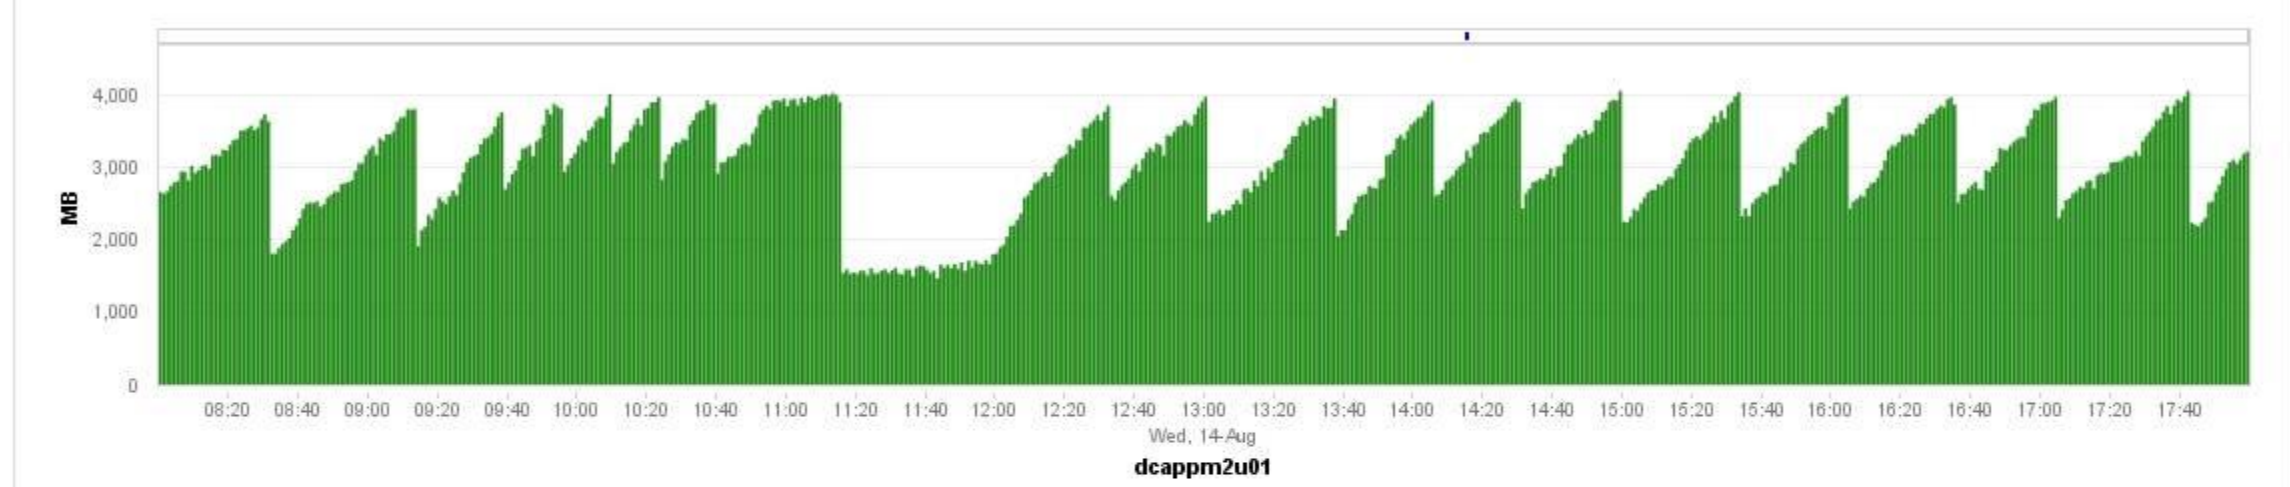

CPU dcappm2u01

CPU dcappm2u02

13 Agustus 2019

Used Memory (M2U_Application_Server[DCAPPM2U01Cell01-member01]@dcappm2u01, dcappm2u01, M2U_Application_Server[DCAPPM2U01Cell01-member01]@dcappm2u01)

Used Memory (M2U_Application_Server2[DCAPPM2U01Cell01-member02]@dcappm2u02, dcappm2u02, M2U_Application_Server2[DCAPPM2U01Cell01-member02]@dcappm2u02)

15 Agustus 2019

New Dashboard 2 shows data for specific timeframe

16 Agustus 2019

17 Agustus 2019 (Note : Pukul 13:55 Node M2U01 Out of Memory)

Application Process Out-of-Memory (1)						
Out-of-Memory on Agent 'M2U_Application_Se		2019-08-17 13:55:11	11min 40s	2019-08-17 14:06:52	-	
Application Process Shutdown						
Agent 'M2U_Application_Server[DCAPPM2U01Cell01-m		2019-08-17 14:07:04	2s	2019-08-17 14:07:07	-	

New Dashboard 2 shows data for specific timeframe

18 Agustus 2019

Chart x Type Splitting View

dcappm2u01

Used Memory (M2U_Application_Server[DCAPPM2U01Cell01-member01]@dcappm2u01, dcappm2u01, M2U_Application_Server[DCAPPM2U01Cell01-member01]@dcappm2u01)

20 Agustus 2019

22 Agustus 2019 (Memory JVM di set 6 GB di jam 17:00)

23 Agustus 2019

24 Agustus 2019

25 Agustus 2019

Chart × Type Splitting View ...