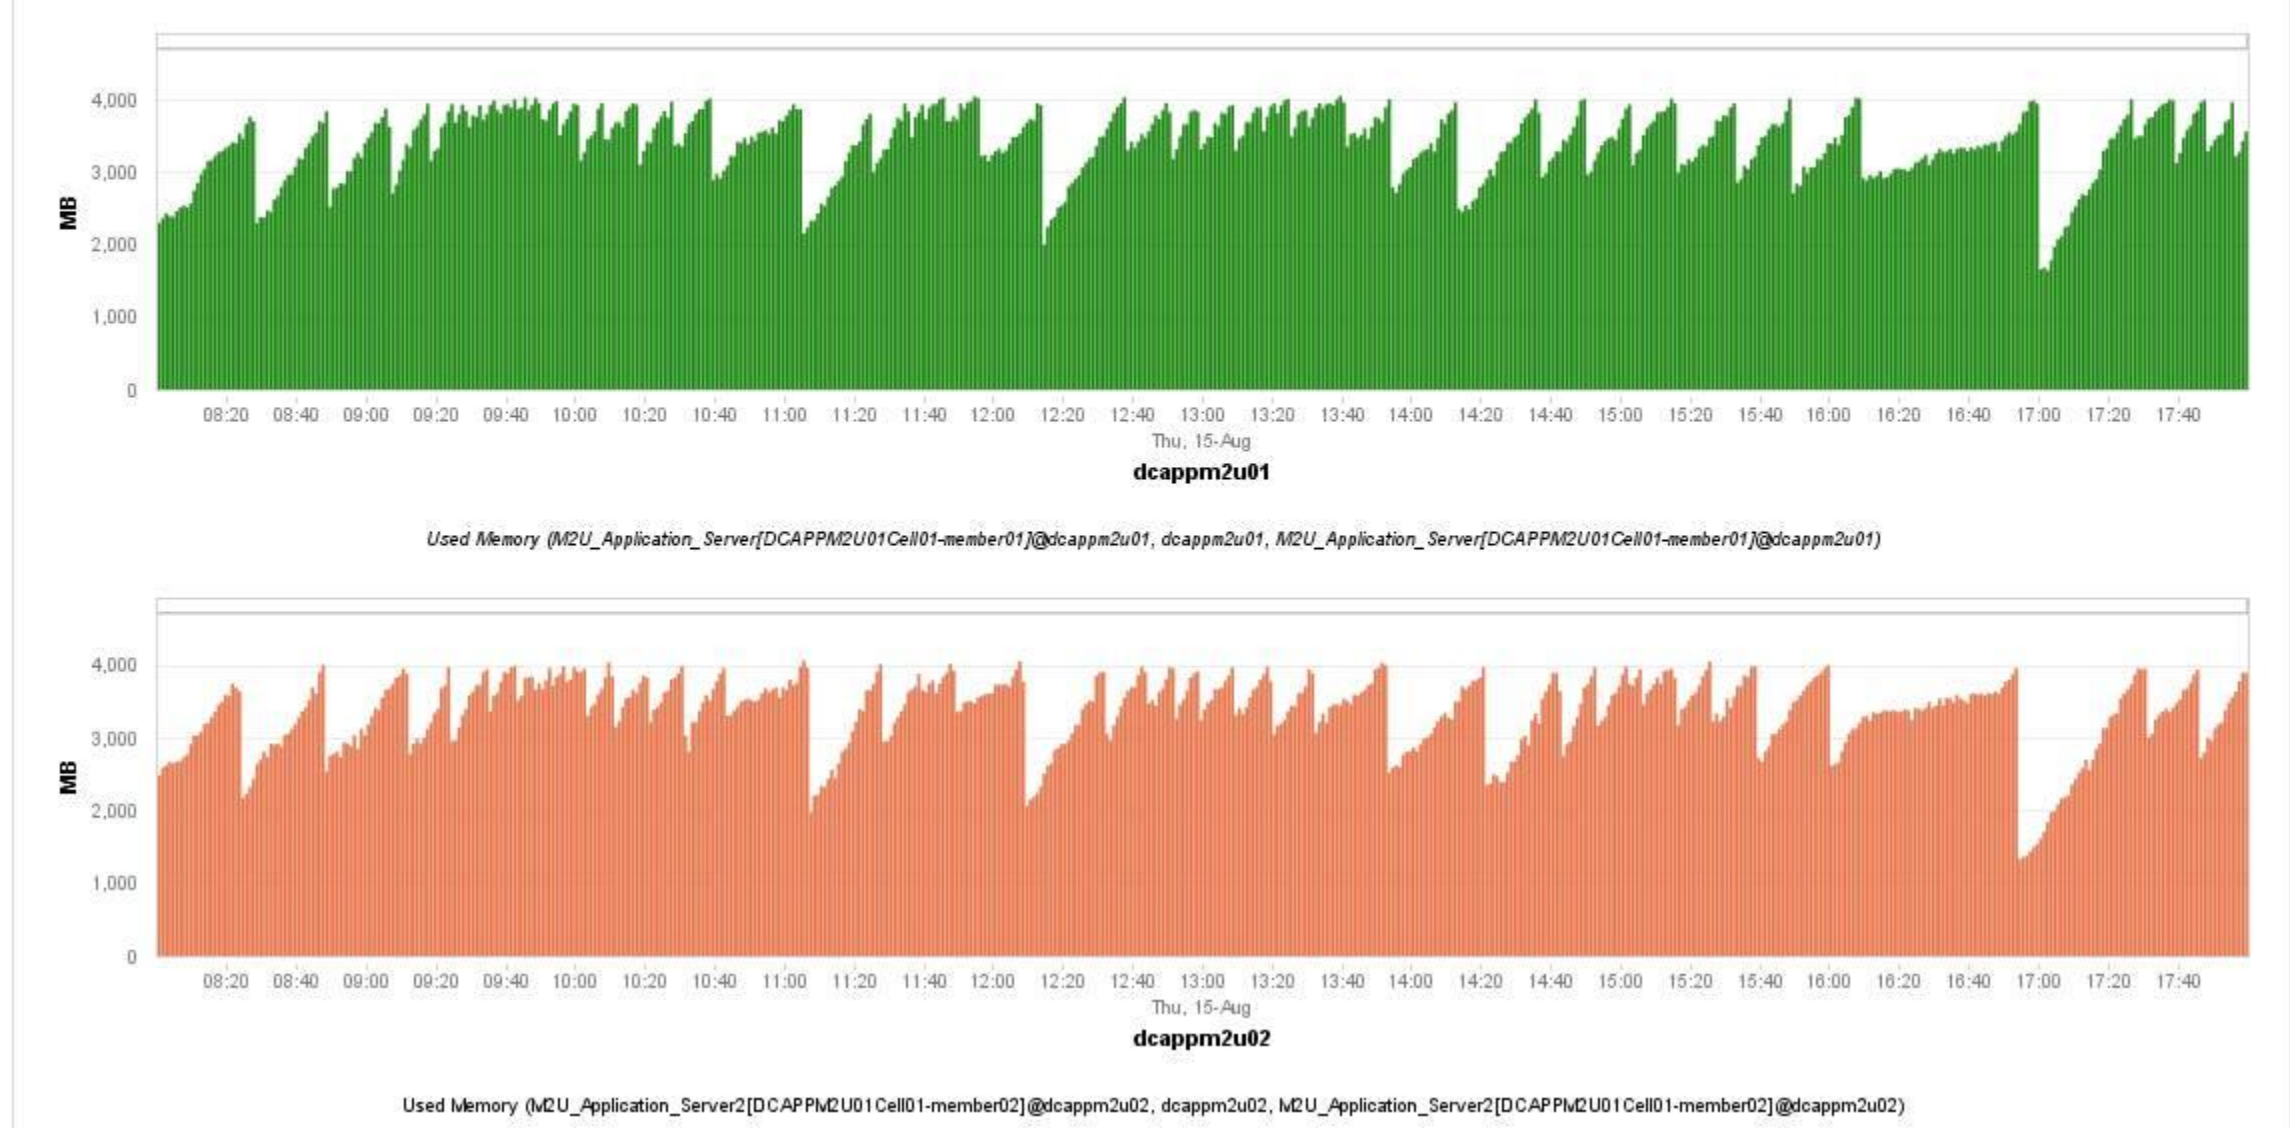

CPU dcappm2u01

CPU dcappm2u02

13 Agustus 2019

Used Memory (M2U_Application_Server[DCAPPM2U01Cell01-member01]@dcappm2u01, dcappm2u01, M2U_Application_Server[DCAPPM2U01Cell01-member01]@dcappm2u01)

Used Memory (M2U_Application_Server2[DCAPPM2U01Cell01-member02]@dcappm2u02, dcappm2u02, M2U_Application_Server2[DCAPPM2U01Cell01-member02]@dcappm2u02)

15 Agustus 2019

New Dashboard 2 shows data for specific timeframe

16 Agustus 2019

17 Agustus 2019 (Note : Pukul 13:55 Node M2U01 Out of Memory)

Application Process Out-of-Memory (1)						
Out-of-Memory on Agent 'M2U_Application_Se		2019-08-17 13:55:11	11min 40s	2019-08-17 14:06:52	-	
Application Process Shutdown						
Agent 'M2U_Application_Server[DCAPPM2U01Cell01-m		2019-08-17 14:07:04	2s	2019-08-17 14:07:07	-	

New Dashboard 2 shows data for specific timeframe

18 Agustus 2019

Chart x Type Splitting View

dcappm2u01

Used Memory (M2U_Application_Server[DCAPPM2U01Cell01-member01]@dcappm2u01, dcappm2u01, M2U_Application_Server[DCAPPM2U01Cell01-member01]@dcappm2u01)