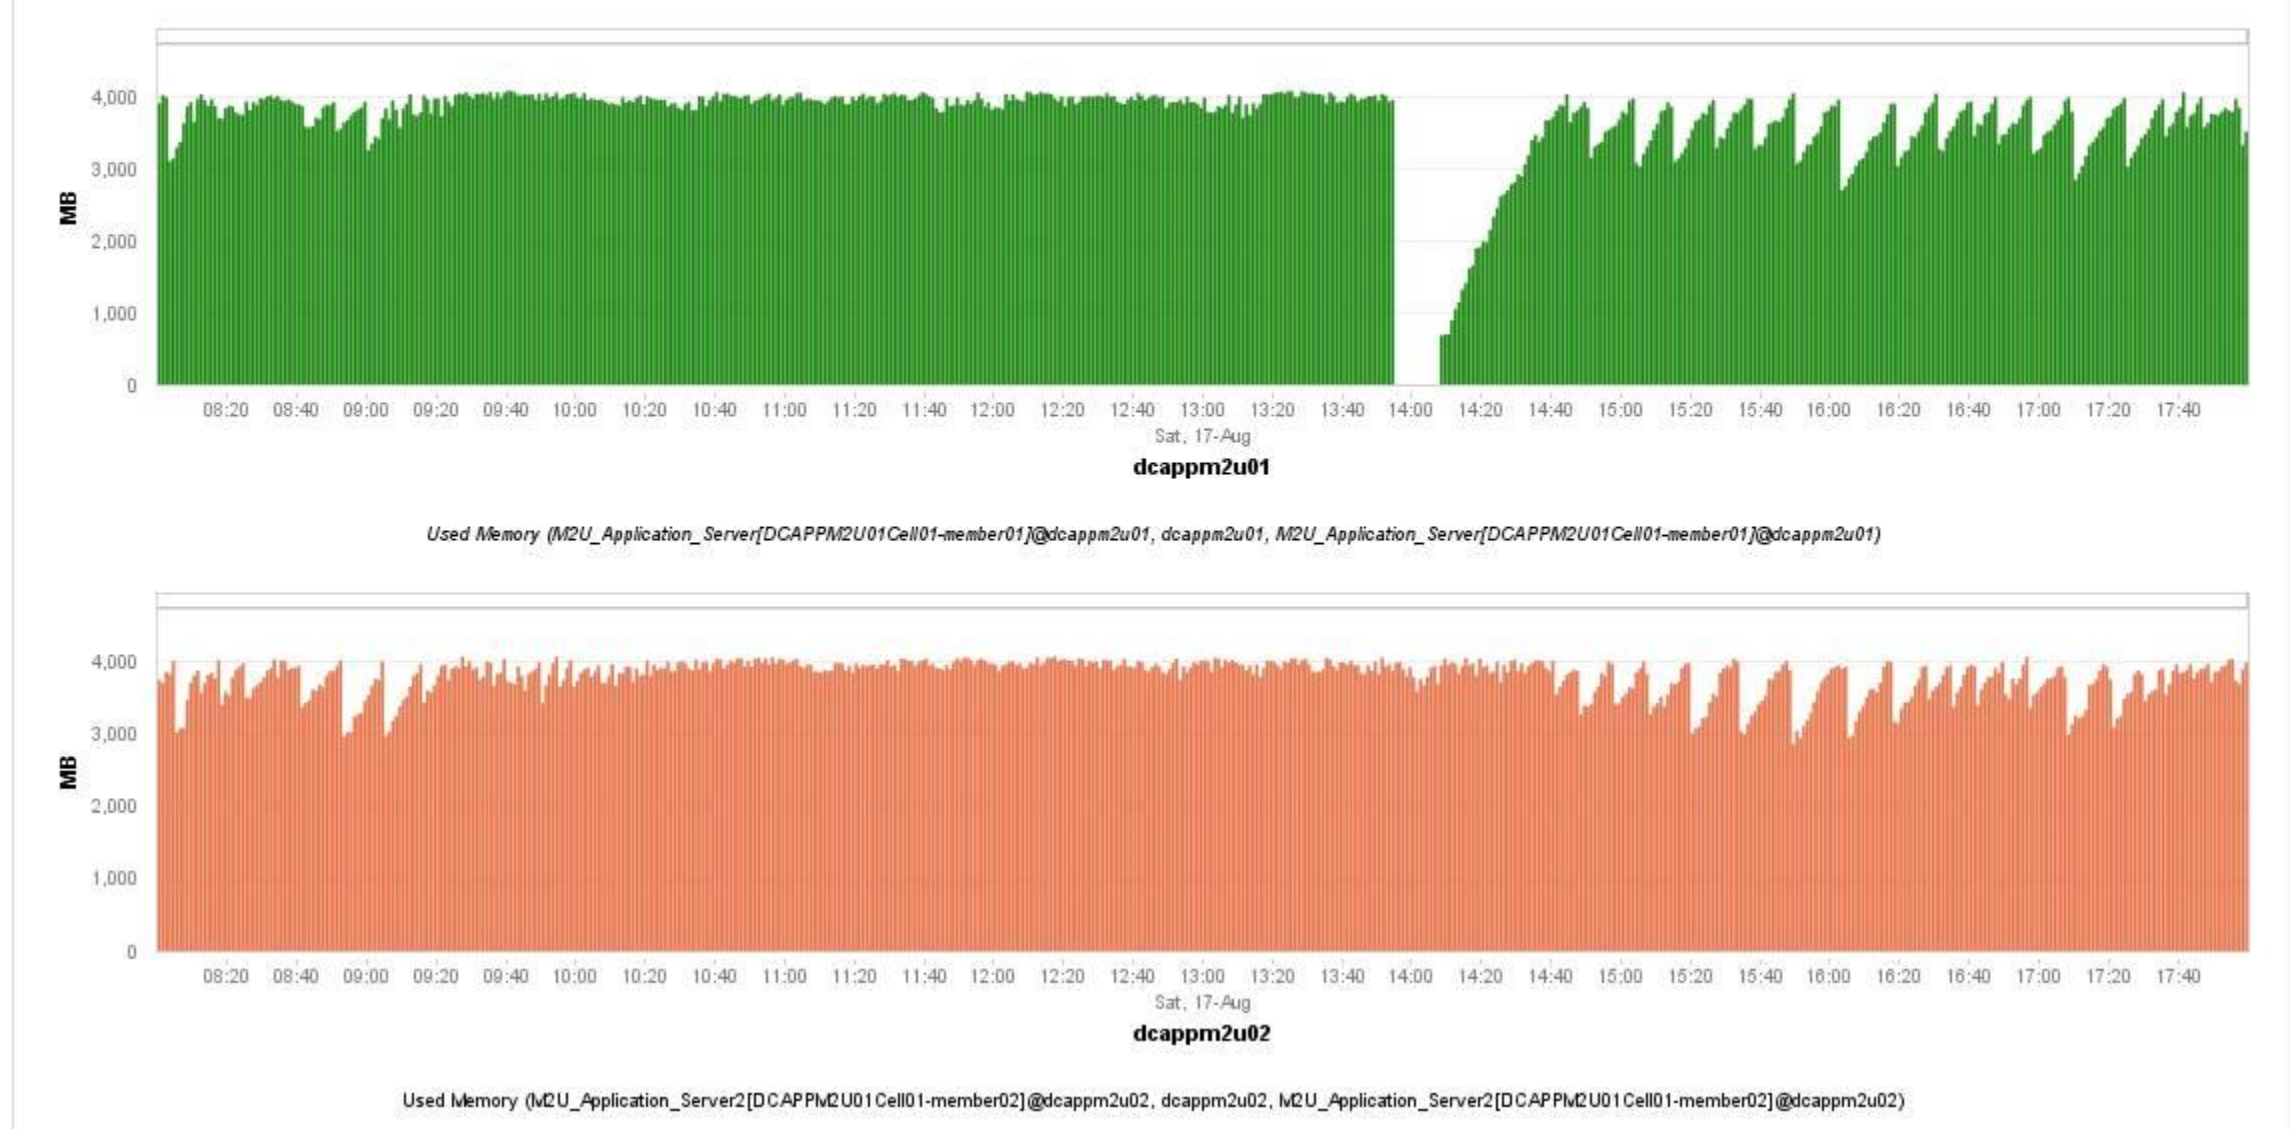

15 Agustus 2019

New Dashboard 2 shows data for specific timeframe

16 Agustus 2019

17 Agustus 2019 (Note : Pukul 13:55 Node M2U01 Out of Memory)

Application Process Out-of-Memory (1)						
Out-of-Memory on Agent 'M2U_Application_Se		2019-08-17 13:55:11	11min 40s	2019-08-17 14:06:52	-	
Application Process Shutdown						
Agent 'M2U_Application_Server[DCAPPM2U01Cell01-m		2019-08-17 14:07:04	2s	2019-08-17 14:07:07	-	

New Dashboard 2 shows data for specific timeframe

18 Agustus 2019

Chart x Type Splitting View

dcappm2u01

Used Memory (M2U_Application_Server[DCAPPM2U01Cell01-member01]@dcappm2u01, dcappm2u01, M2U_Application_Server[DCAPPM2U01Cell01-member01]@dcappm2u01)