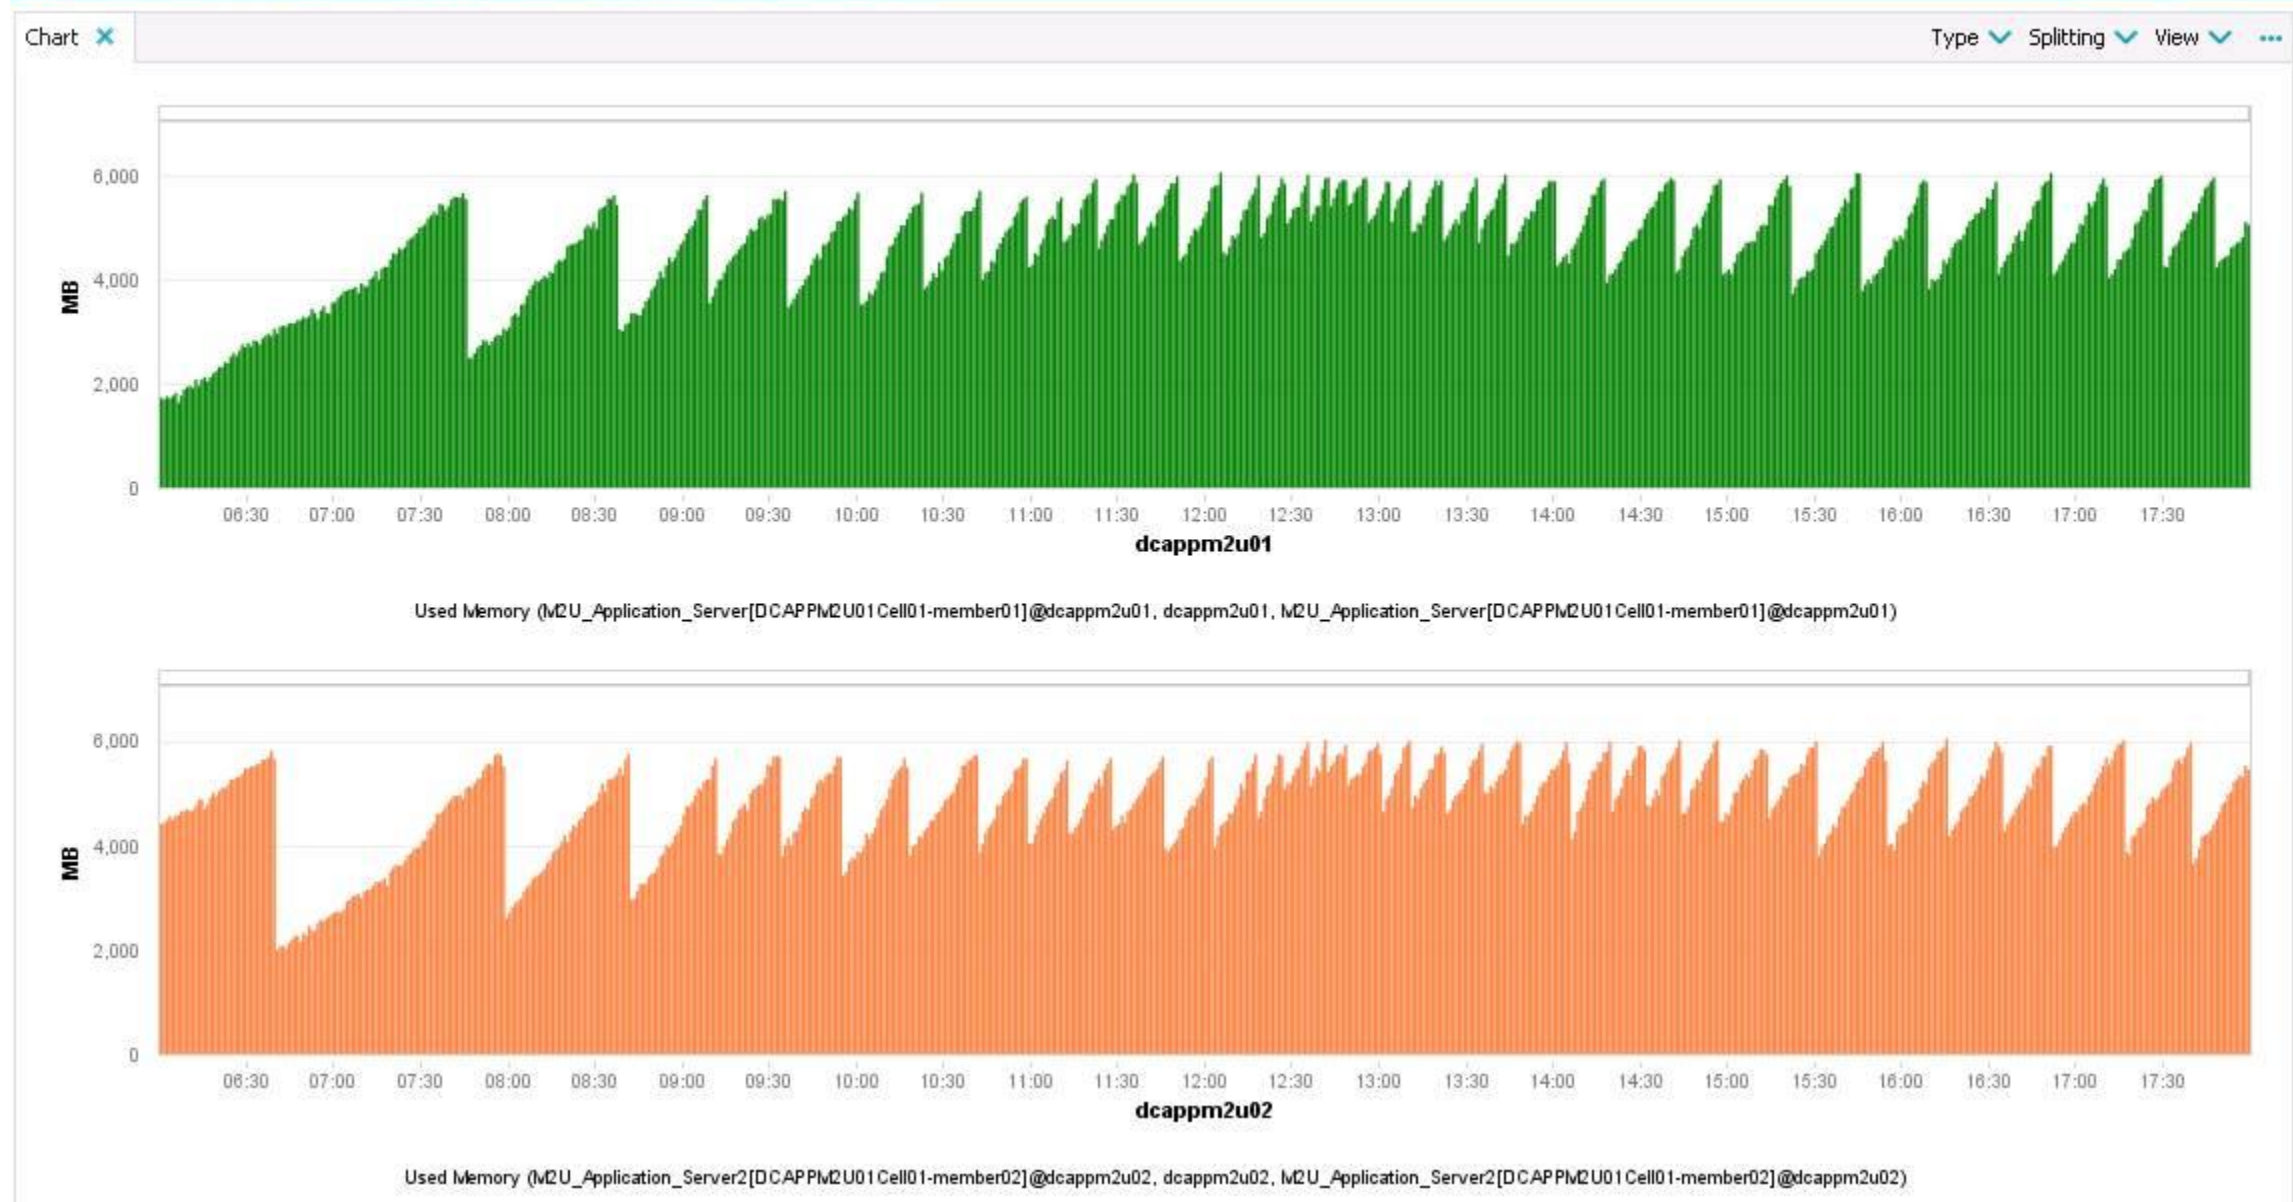

New Dashboard 2 shows data for specific timeframe

18 Agustus 2019

Chart x Type Splitting View

dcappm2u01

Used Memory (M2U_Application_Server[DCAPPM2U01Cell01-member01]@dcappm2u01, dcappm2u01, M2U_Application_Server[DCAPPM2U01Cell01-member01]@dcappm2u01)

dcappm2u02

Used Memory (M2U_Application_Server2[DCAPPM2U01Cell01-member02]@dcappm2u02, dcappm2u02, M2U_Application_Server2[DCAPPM2U01Cell01-member02]@dcappm2u02)

19 Agustus 2019

New Dashboard 2 shows data for specific timeframe

20 Agustus 2019

22 Agustus 2019 (Memory JVM di set 6 GB di jam 17:00)

23 Agustus 2019

24 Agustus 2019

25 Agustus 2019

Chart × Type Splitting View ...