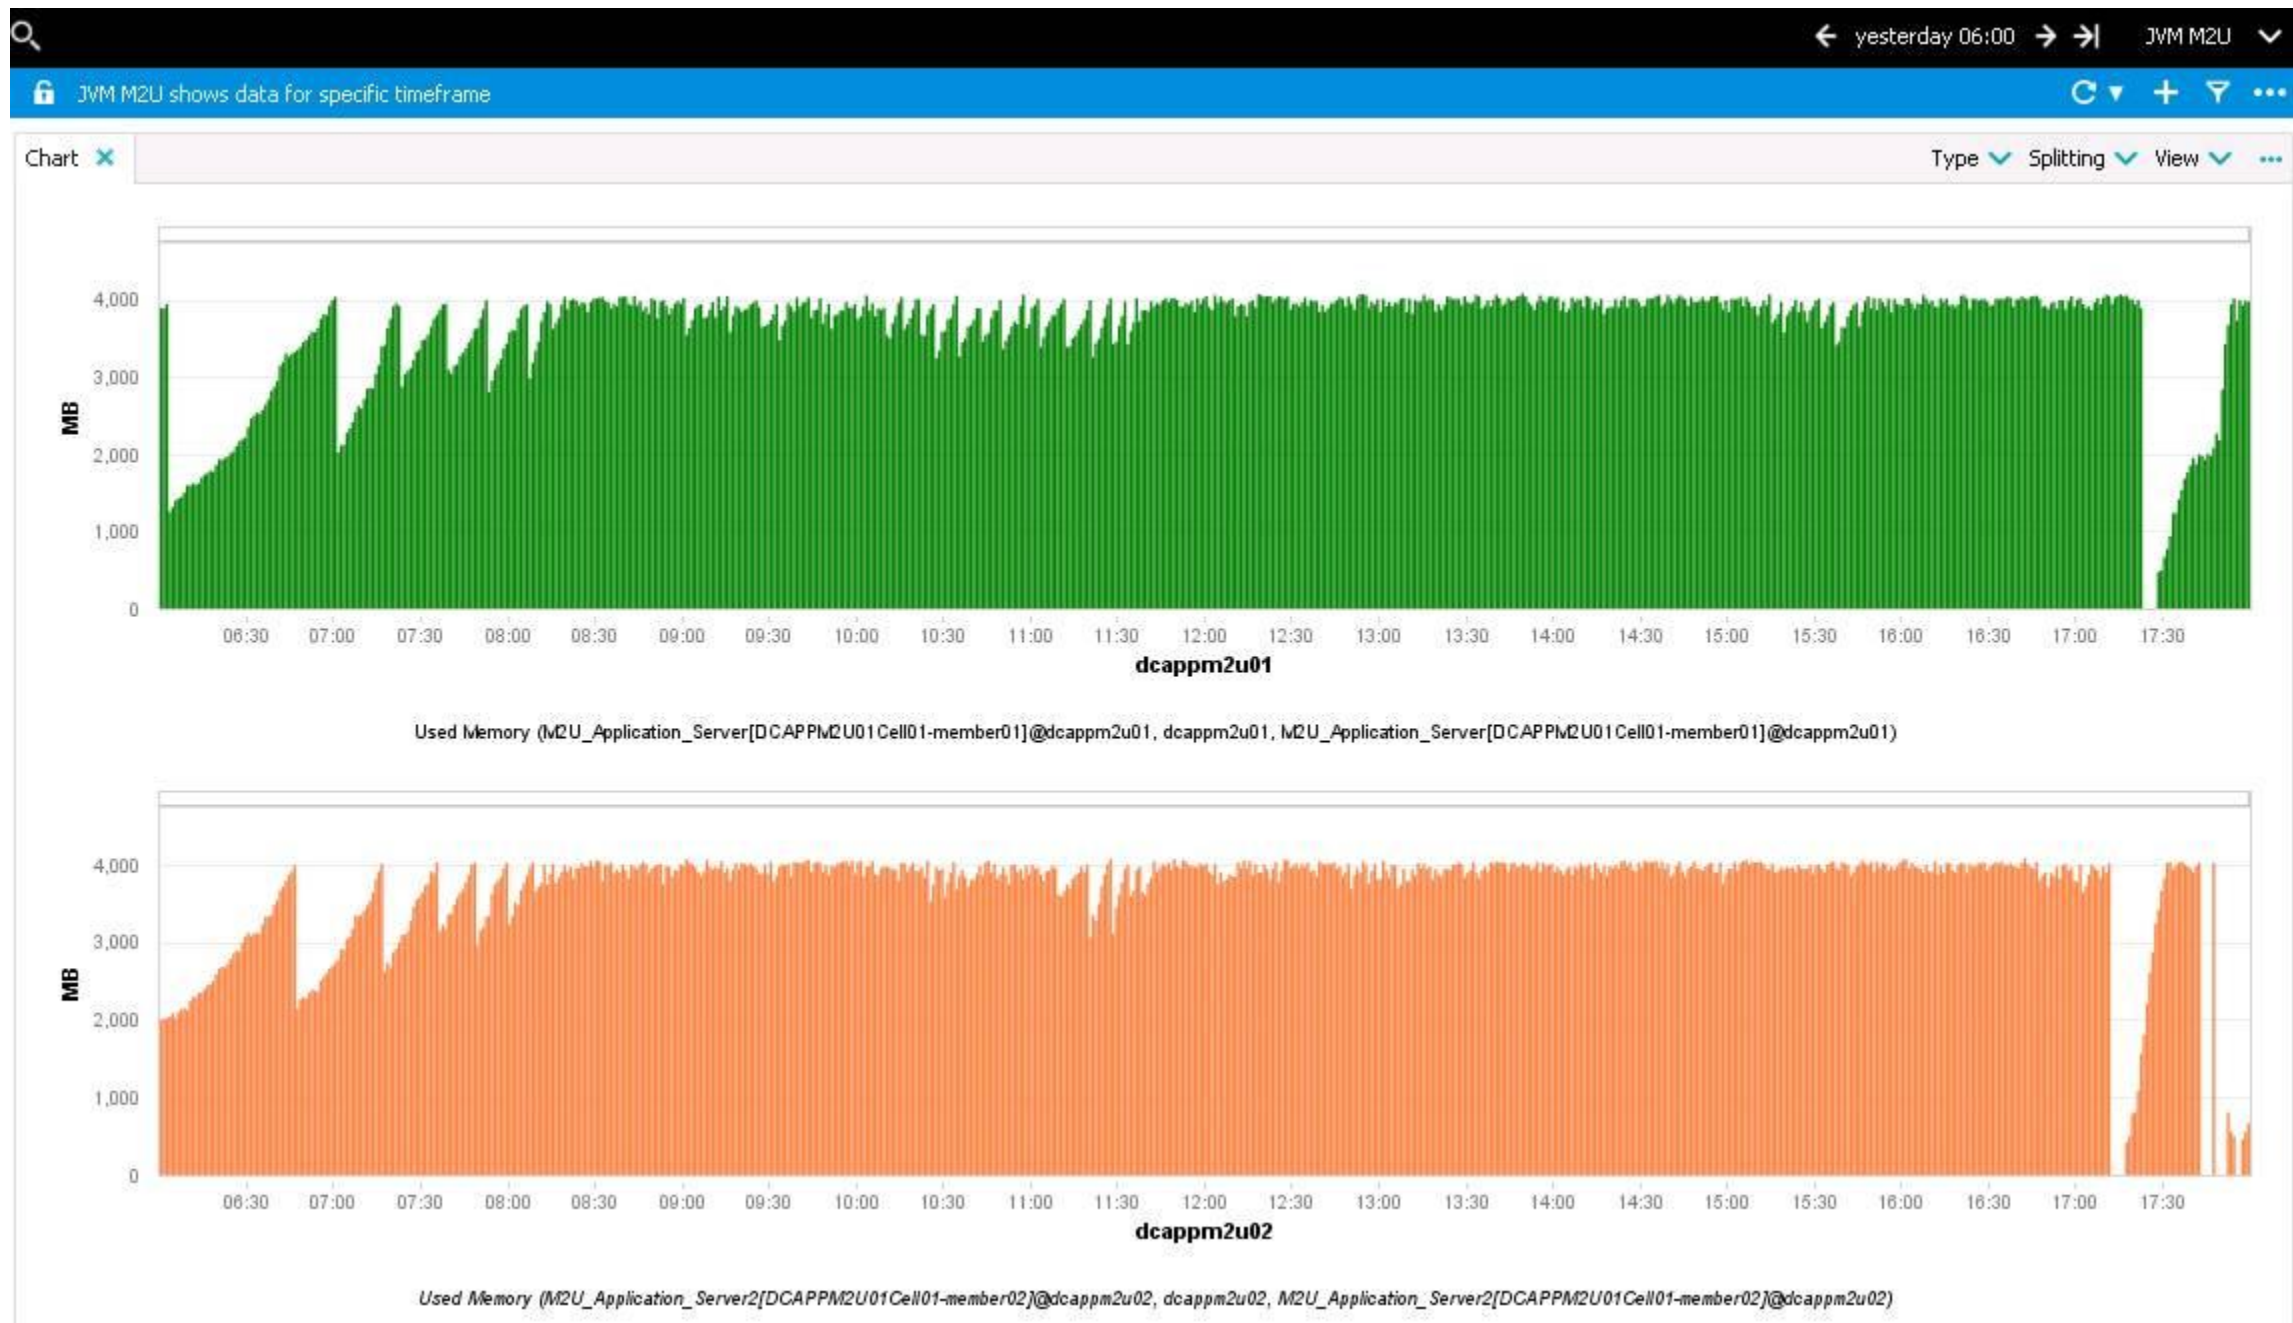

New Dashboard 2 shows data for specific timeframe

18 Agustus 2019

Chart x Type Splitting View

dcappm2u01

Used Memory (M2U_Application_Server[DCAPPM2U01Cell01-member01]@dcappm2u01, dcappm2u01, M2U_Application_Server[DCAPPM2U01Cell01-member01]@dcappm2u01)

dcappm2u02

Used Memory (M2U_Application_Server2[DCAPPM2U01Cell01-member02]@dcappm2u02, dcappm2u02, M2U_Application_Server2[DCAPPM2U01Cell01-member02]@dcappm2u02)

19 Agustus 2019

New Dashboard 2 shows data for specific timeframe

20 Agustus 2019

22 Agustus 2019 (Memory JVM di set 6 GB di jam 17:00)

23 Agustus 2019

24 Agustus 2019

25 Agustus 2019

Chart × Type Splitting View ...