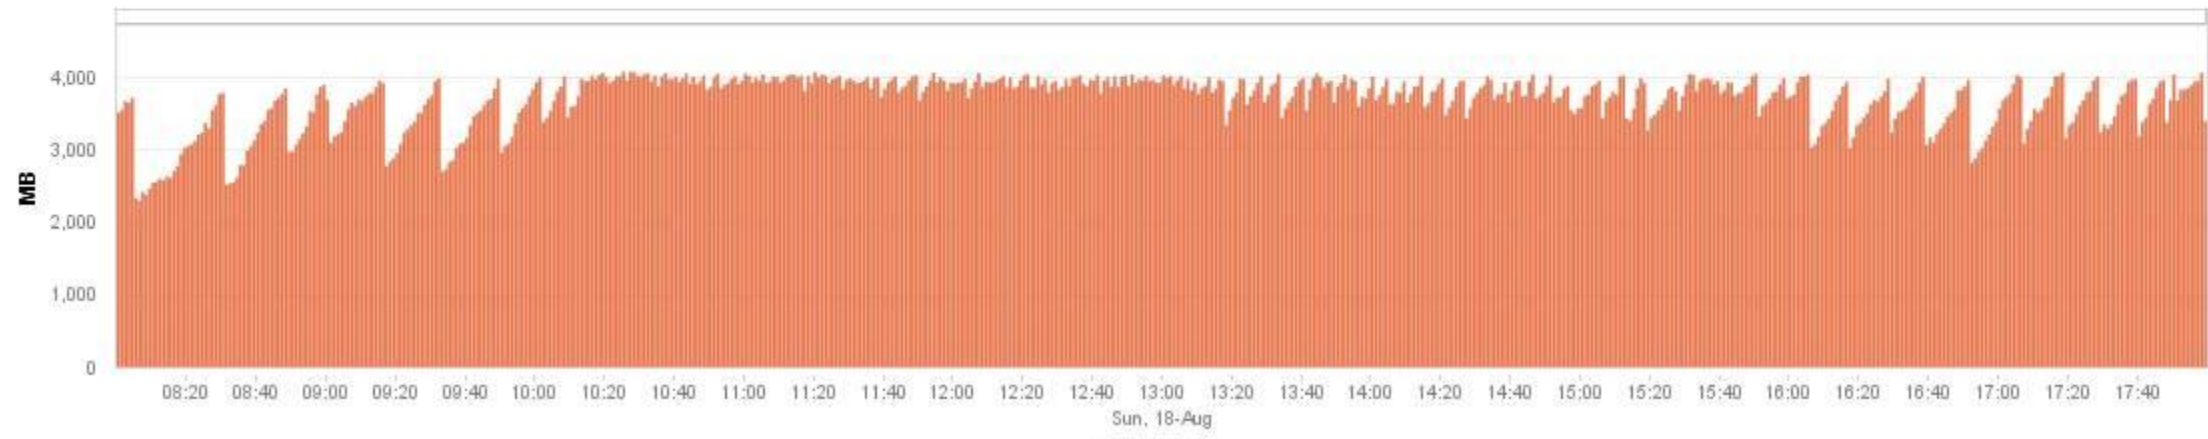

New Dashboard 2 shows data for specific timeframe

18 Agustus 2019

Chart x Type Splitting View

dcappm2u01

Used Memory (M2U_Application_Server[DCAPPM2U01Cell01-member01]@dcappm2u01, dcappm2u01, M2U_Application_Server[DCAPPM2U01Cell01-member01]@dcappm2u01)

dcappm2u02

Used Memory (M2U_Application_Server2[DCAPPM2U01Cell01-member02]@dcappm2u02, dcappm2u02, M2U_Application_Server2[DCAPPM2U01Cell01-member02]@dcappm2u02)

19 Agustus 2019

New Dashboard 2 shows data for specific timeframe

20 Agustus 2019

22 Agustus 2019 (Memory JVM di set 6 GB di jam 17:00)

23 Agustus 2019

24 Agustus 2019

25 Agustus 2019

Chart × Type Splitting View ...