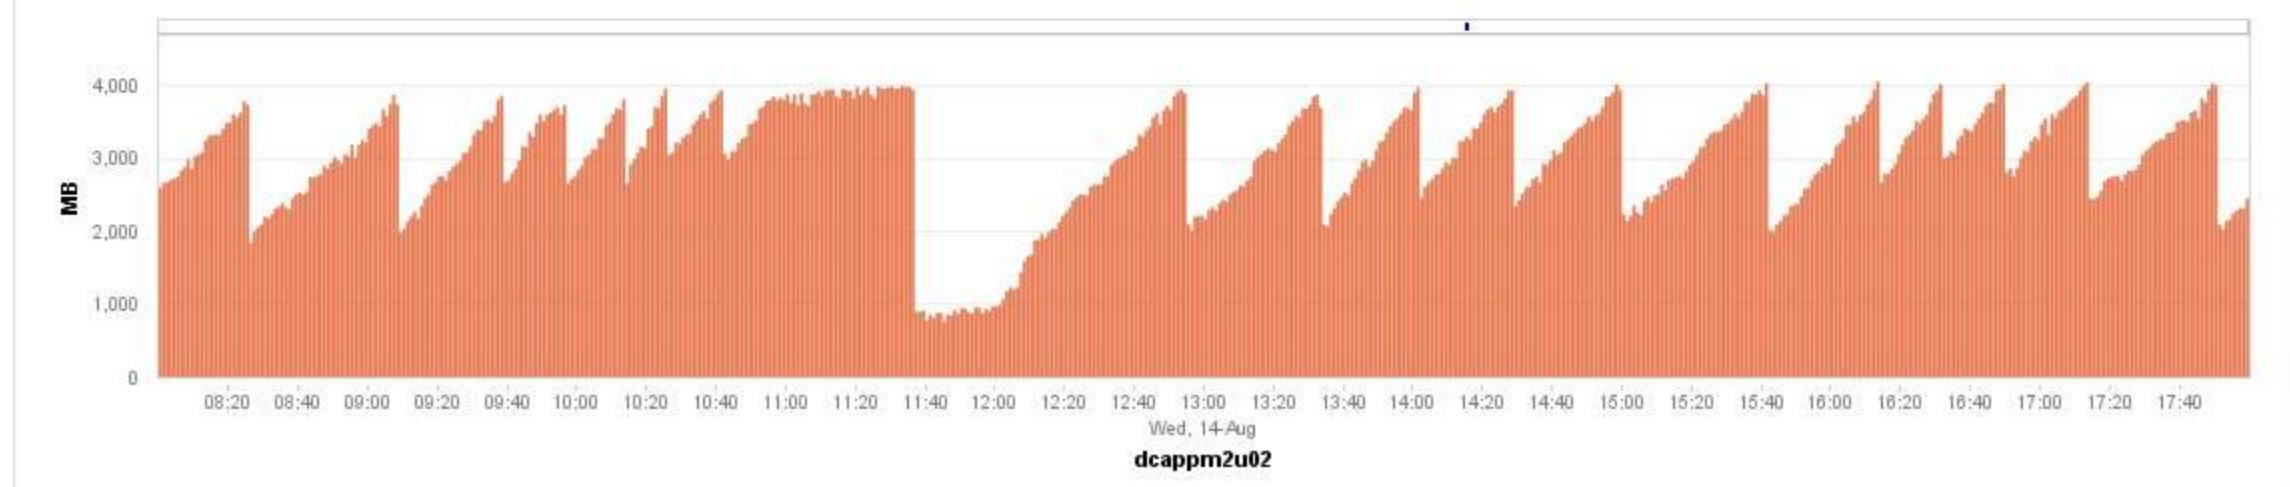

CPU dcappm2u01

CPU dcappm2u02

13 Agustus 2019

Used Memory (M2U_Application_Server[DCAPPM2U01Cell01-member01]@dcappm2u01, dcappm2u01, M2U_Application_Server[DCAPPM2U01Cell01-member01]@dcappm2u01)

Used Memory (M2U_Application_Server2[DCAPPM2U01Cell01-member02]@dcappm2u02, dcappm2u02, M2U_Application_Server2[DCAPPM2U01Cell01-member02]@dcappm2u02)

15 Agustus 2019

New Dashboard 2 shows data for specific timeframe

16 Agustus 2019

17 Agustus 2019 (Note : Pukul 13:55 Node M2U01 Out of Memory)

Application Process Out-of-Memory (1)						
Out-of-Memory on Agent 'M2U_Application_Se		2019-08-17 13:55:11	11min 40s	2019-08-17 14:06:52	-	
Application Process Shutdown						
Agent 'M2U_Application_Server[DCAPPM2U01Cell01-m		2019-08-17 14:07:04	2s	2019-08-17 14:07:07	-	

New Dashboard 2 shows data for specific timeframe

18 Agustus 2019

Chart x Type Splitting View

dcappm2u01

Used Memory (M2U_Application_Server[DCAPPM2U01Cell01-member01]@dcappm2u01, dcappm2u01, M2U_Application_Server[DCAPPM2U01Cell01-member01]@dcappm2u01)

20 Agustus 2019

22 Agustus 2019 (Memory JVM di set 6 GB di jam 17:00)

23 Agustus 2019

24 Agustus 2019

25 Agustus 2019

Chart × Type Splitting View ...