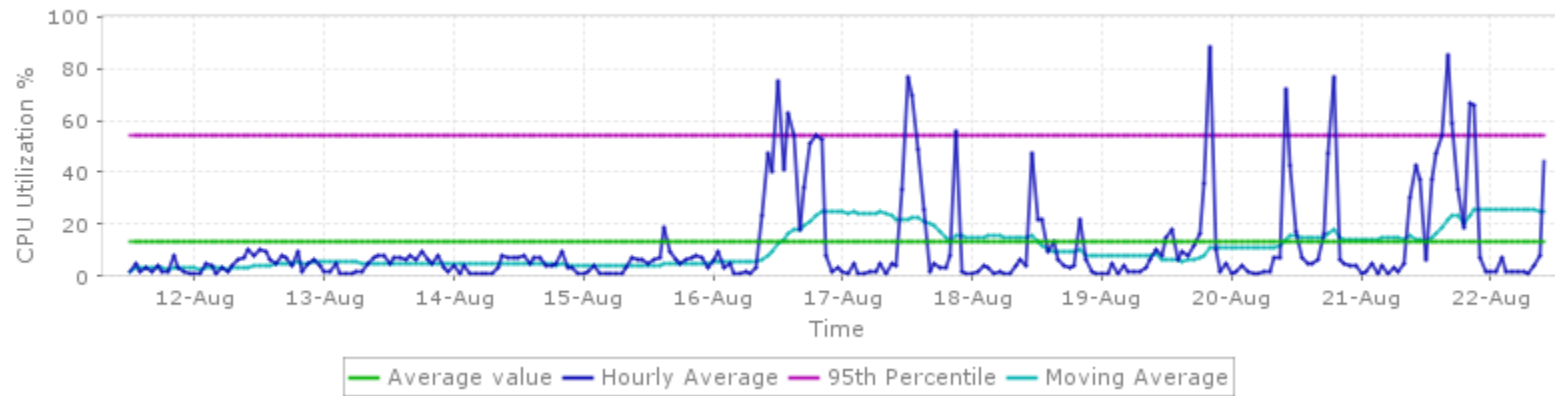

CPU dcappm2u02