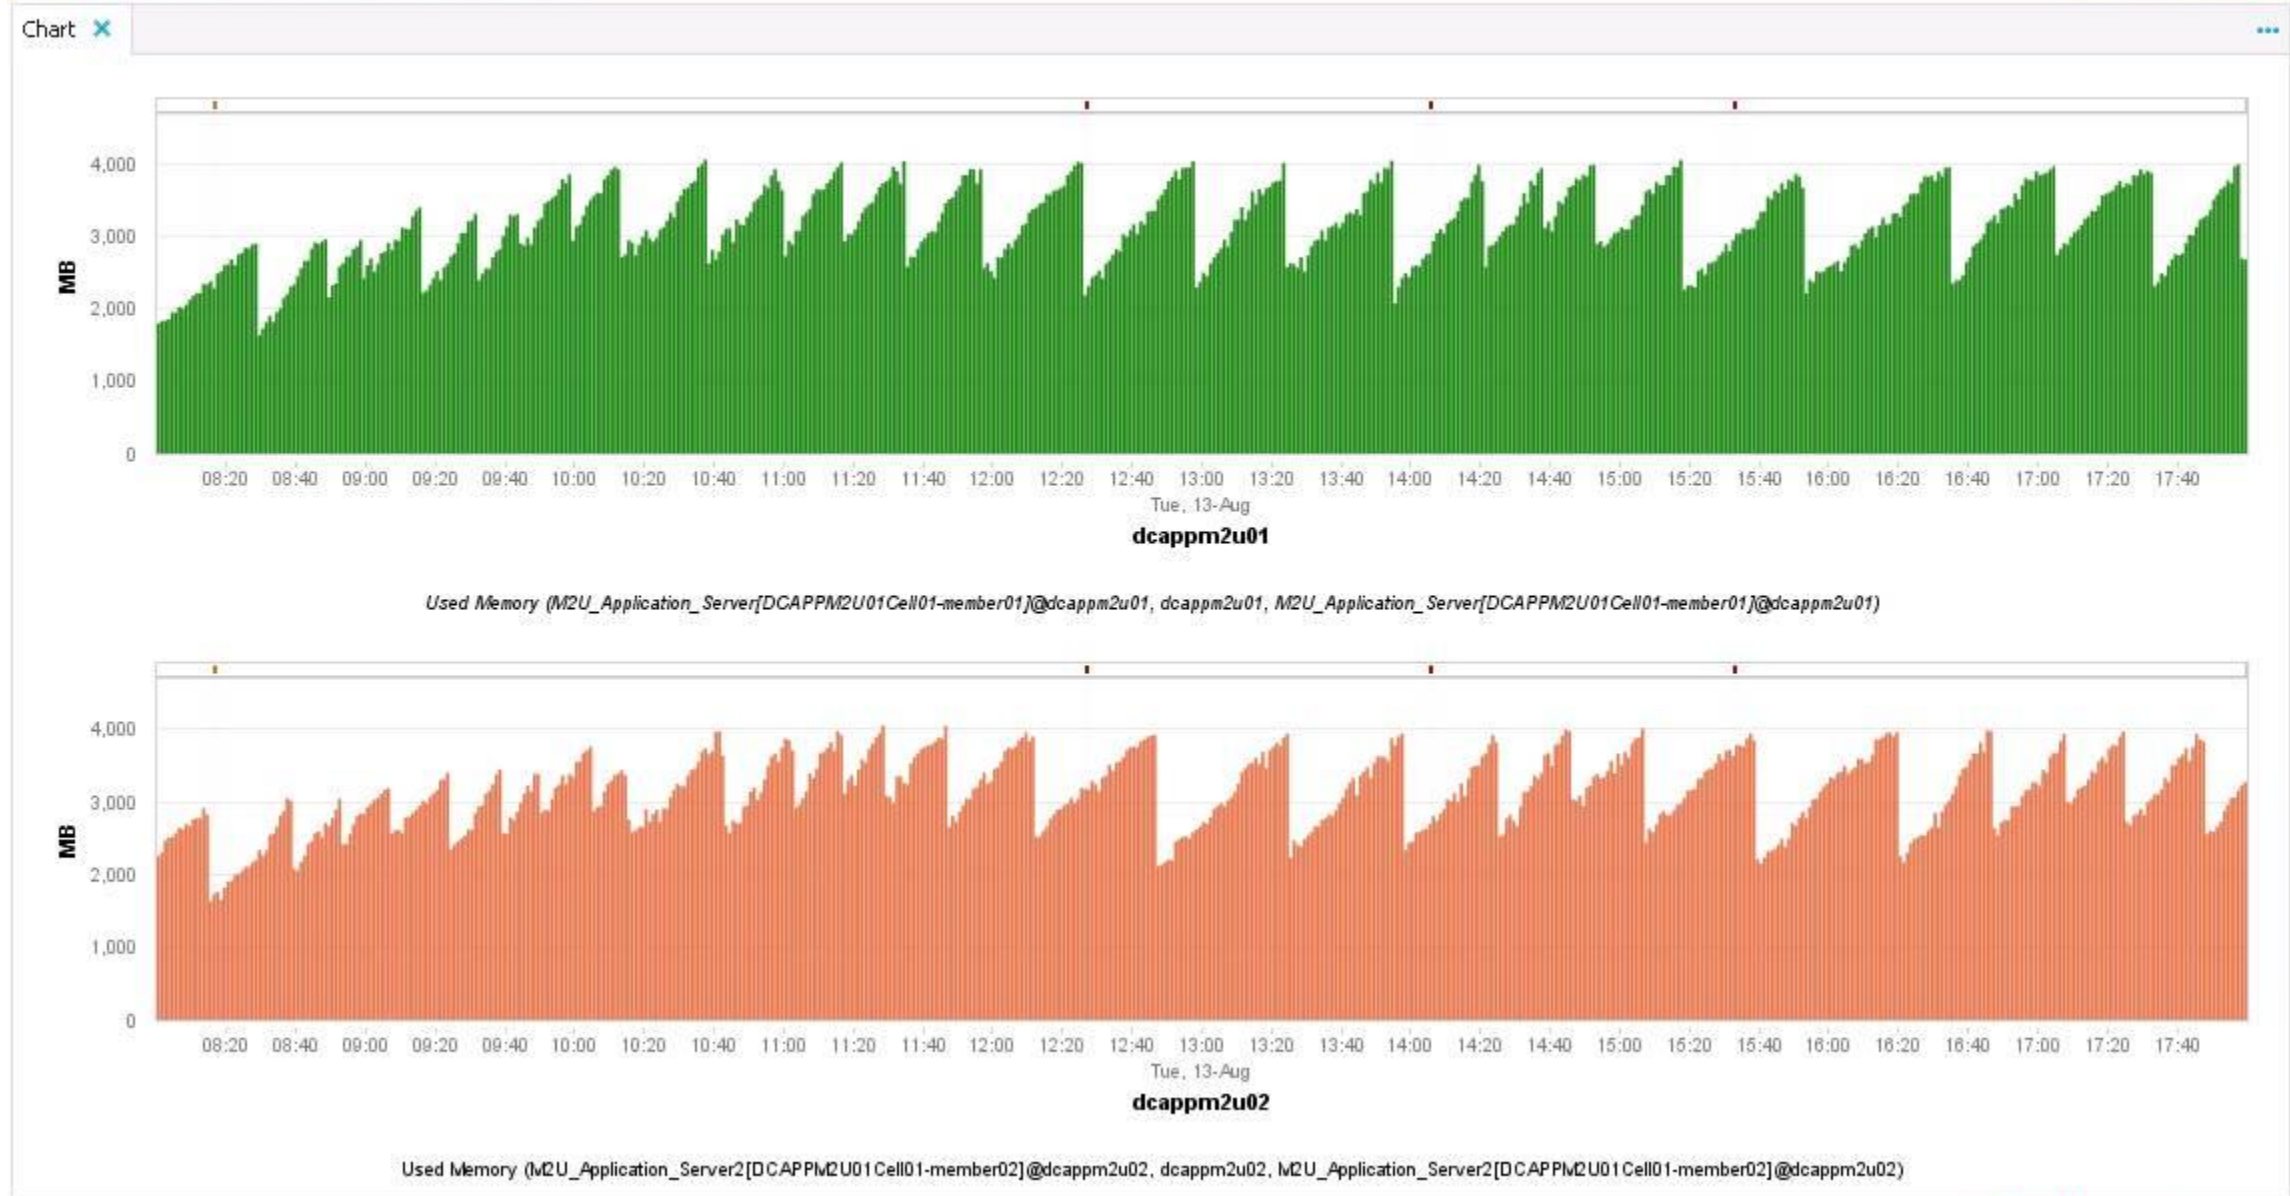

CPU dcappm2u01

CPU dcappm2u02

13 Agustus 2019

Used Memory (M2U_Application_Server[DCAPPM2U01Cell01-member01]@dcappm2u01, dcappm2u01, M2U_Application_Server[DCAPPM2U01Cell01-member01]@dcappm2u01)

Used Memory (M2U_Application_Server2[DCAPPM2U01Cell01-member02]@dcappm2u02, dcappm2u02, M2U_Application_Server2[DCAPPM2U01Cell01-member02]@dcappm2u02)

15 Agustus 2019

New Dashboard 2 shows data for specific timeframe

16 Agustus 2019

17 Agustus 2019 (Note : Pukul 13:55 Node M2U01 Out of Memory)

Application Process Out-of-Memory (1)						
Out-of-Memory on Agent 'M2U_Application_Se		2019-08-17 13:55:11	11min 40s	2019-08-17 14:06:52	-	
Application Process Shutdown						
Agent 'M2U_Application_Server[DCAPPM2U01Cell01-m		2019-08-17 14:07:04	2s	2019-08-17 14:07:07	-	

New Dashboard 2 shows data for specific timeframe

18 Agustus 2019

Chart x Type Splitting View

dcappm2u01

Used Memory (M2U_Application_Server[DCAPPM2U01Cell01-member01]@dcappm2u01, dcappm2u01, M2U_Application_Server[DCAPPM2U01Cell01-member01]@dcappm2u01)

20 Agustus 2019

22 Agustus 2019 (Memory JVM di set 6 GB di jam 17:00)

23 Agustus 2019

24 Agustus 2019

25 Agustus 2019

Chart × Type Splitting View ...