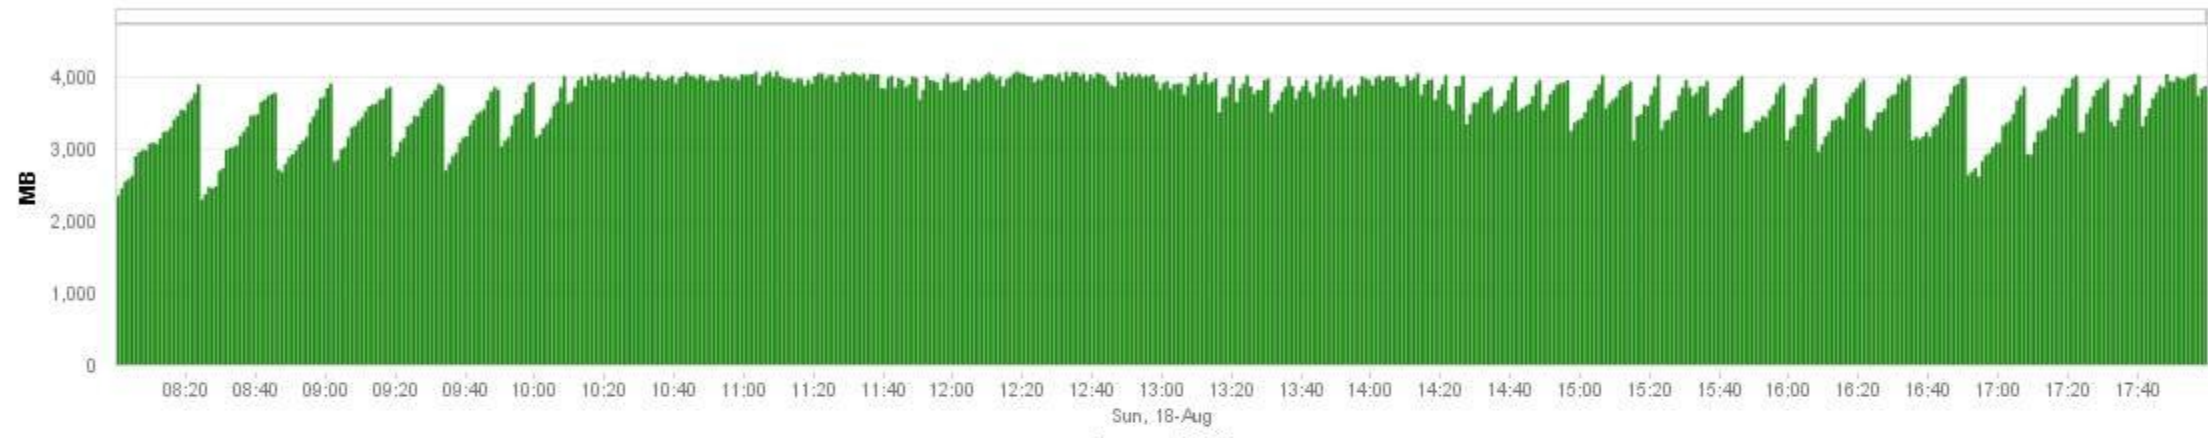

15 Agustus 2019

New Dashboard 2 shows data for specific timeframe

16 Agustus 2019

17 Agustus 2019 (Note : Pukul 13:55 Node M2U01 Out of Memory)

Application Process Out-of-Memory (1)						
Out-of-Memory on Agent 'M2U_Application_Se		2019-08-17 13:55:11	11min 40s	2019-08-17 14:06:52	-	
Application Process Shutdown						
Agent 'M2U_Application_Server[DCAPPM2U01Cell01-m		2019-08-17 14:07:04	2s	2019-08-17 14:07:07	-	

New Dashboard 2 shows data for specific timeframe

18 Agustus 2019

Chart x Type Splitting View

dcappm2u01

Used Memory (M2U_Application_Server[DCAPPM2U01Cell01-member01]@dcappm2u01, dcappm2u01, M2U_Application_Server[DCAPPM2U01Cell01-member01]@dcappm2u01)

20 Agustus 2019

22 Agustus 2019 (Memory JVM di set 6 GB di jam 17:00)

23 Agustus 2019

24 Agustus 2019

25 Agustus 2019

Chart × Type Splitting View ...