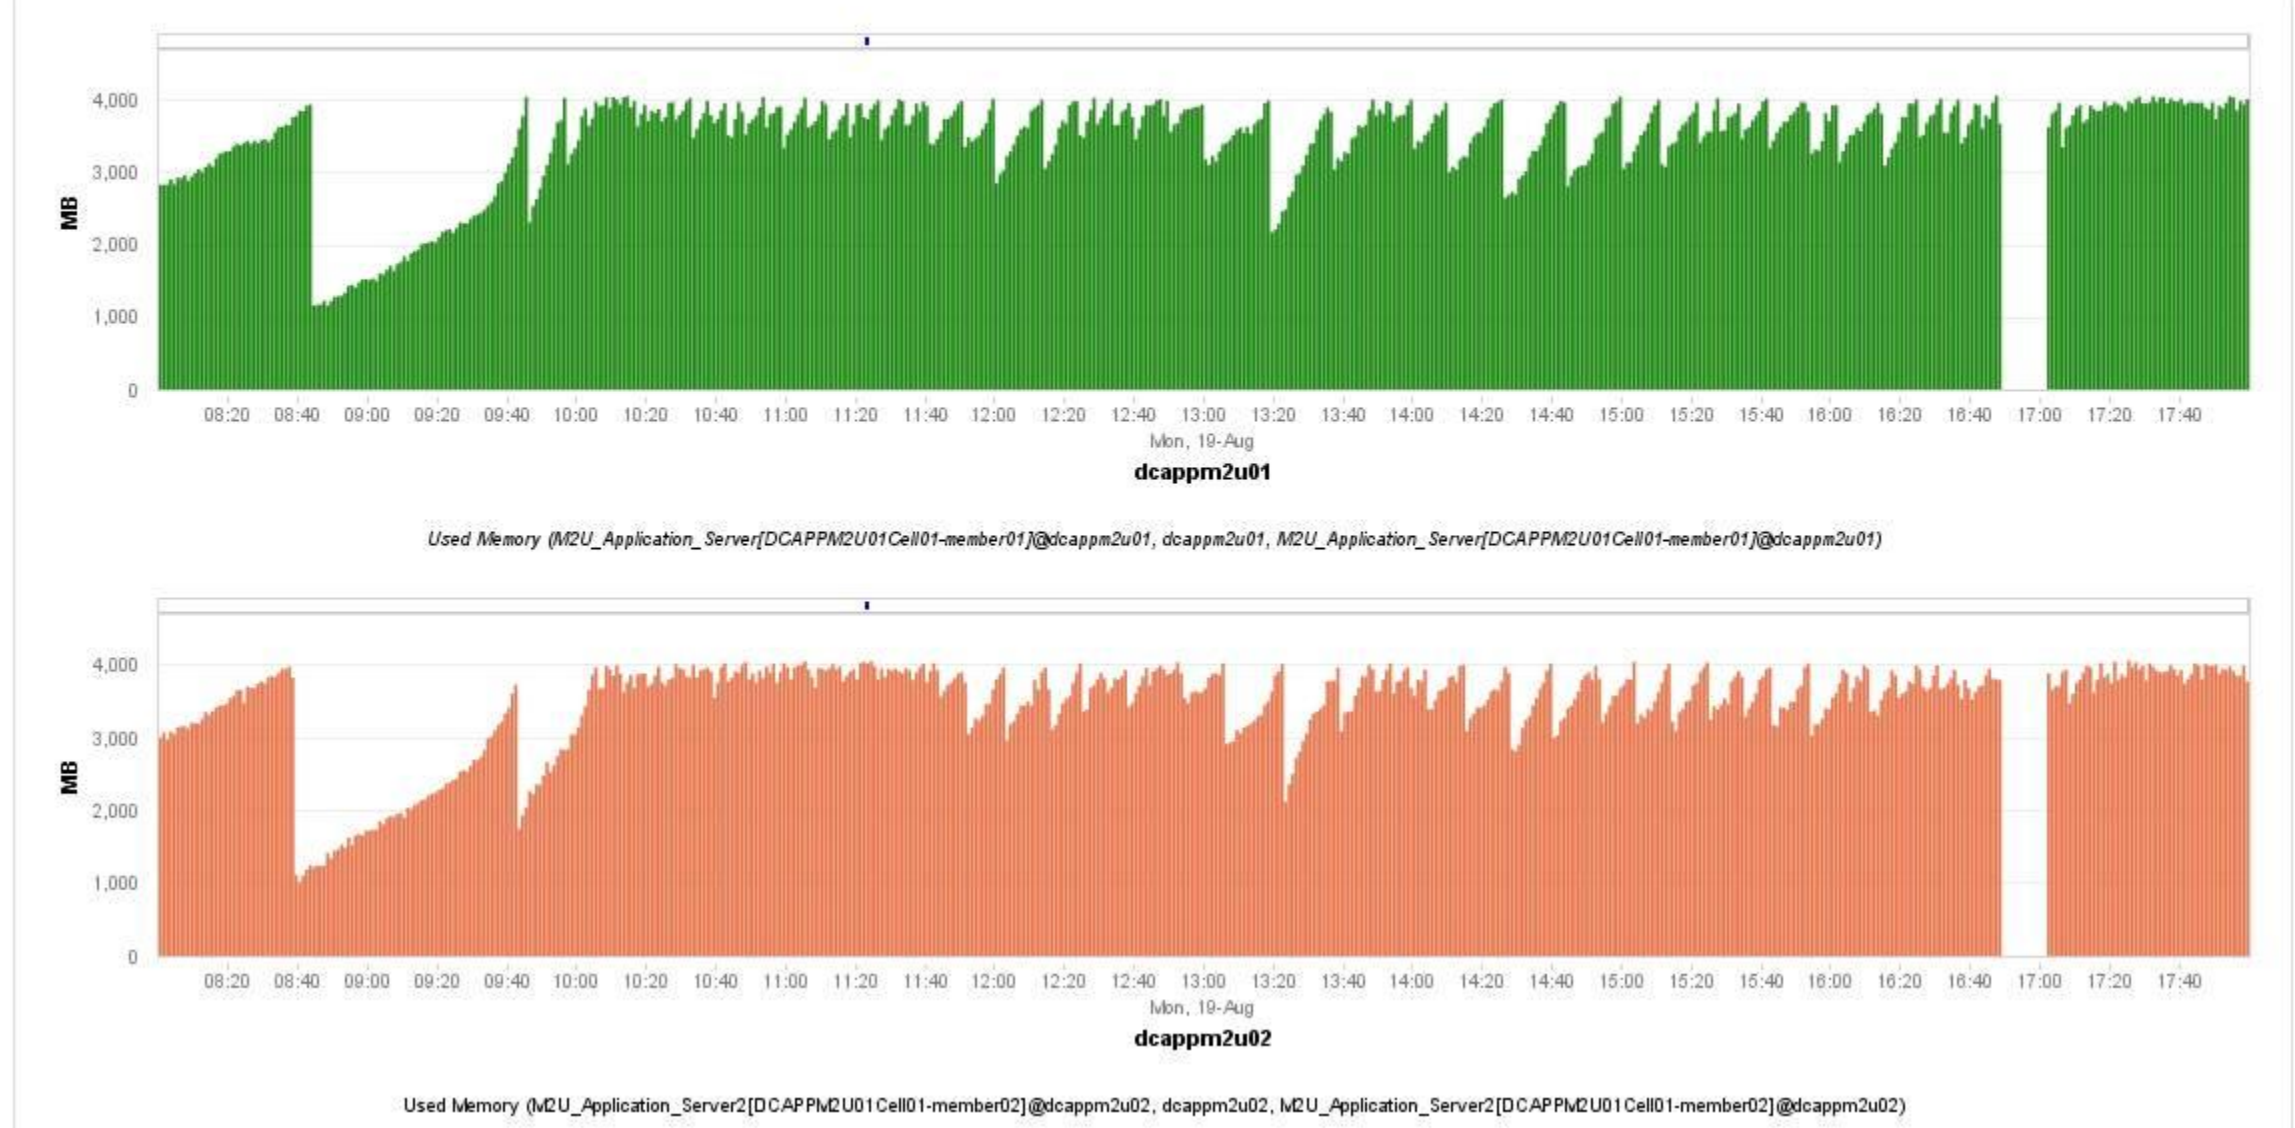

New Dashboard 2 shows data for specific timeframe

18 Agustus 2019

Chart x Type Splitting View

dcappm2u01

Used Memory (M2U_Application_Server[DCAPPM2U01Cell01-member01]@dcappm2u01, dcappm2u01, M2U_Application_Server[DCAPPM2U01Cell01-member01]@dcappm2u01)

dcappm2u02

Used Memory (M2U_Application_Server2[DCAPPM2U01Cell01-member02]@dcappm2u02, dcappm2u02, M2U_Application_Server2[DCAPPM2U01Cell01-member02]@dcappm2u02)

19 Agustus 2019

New Dashboard 2 shows data for specific timeframe